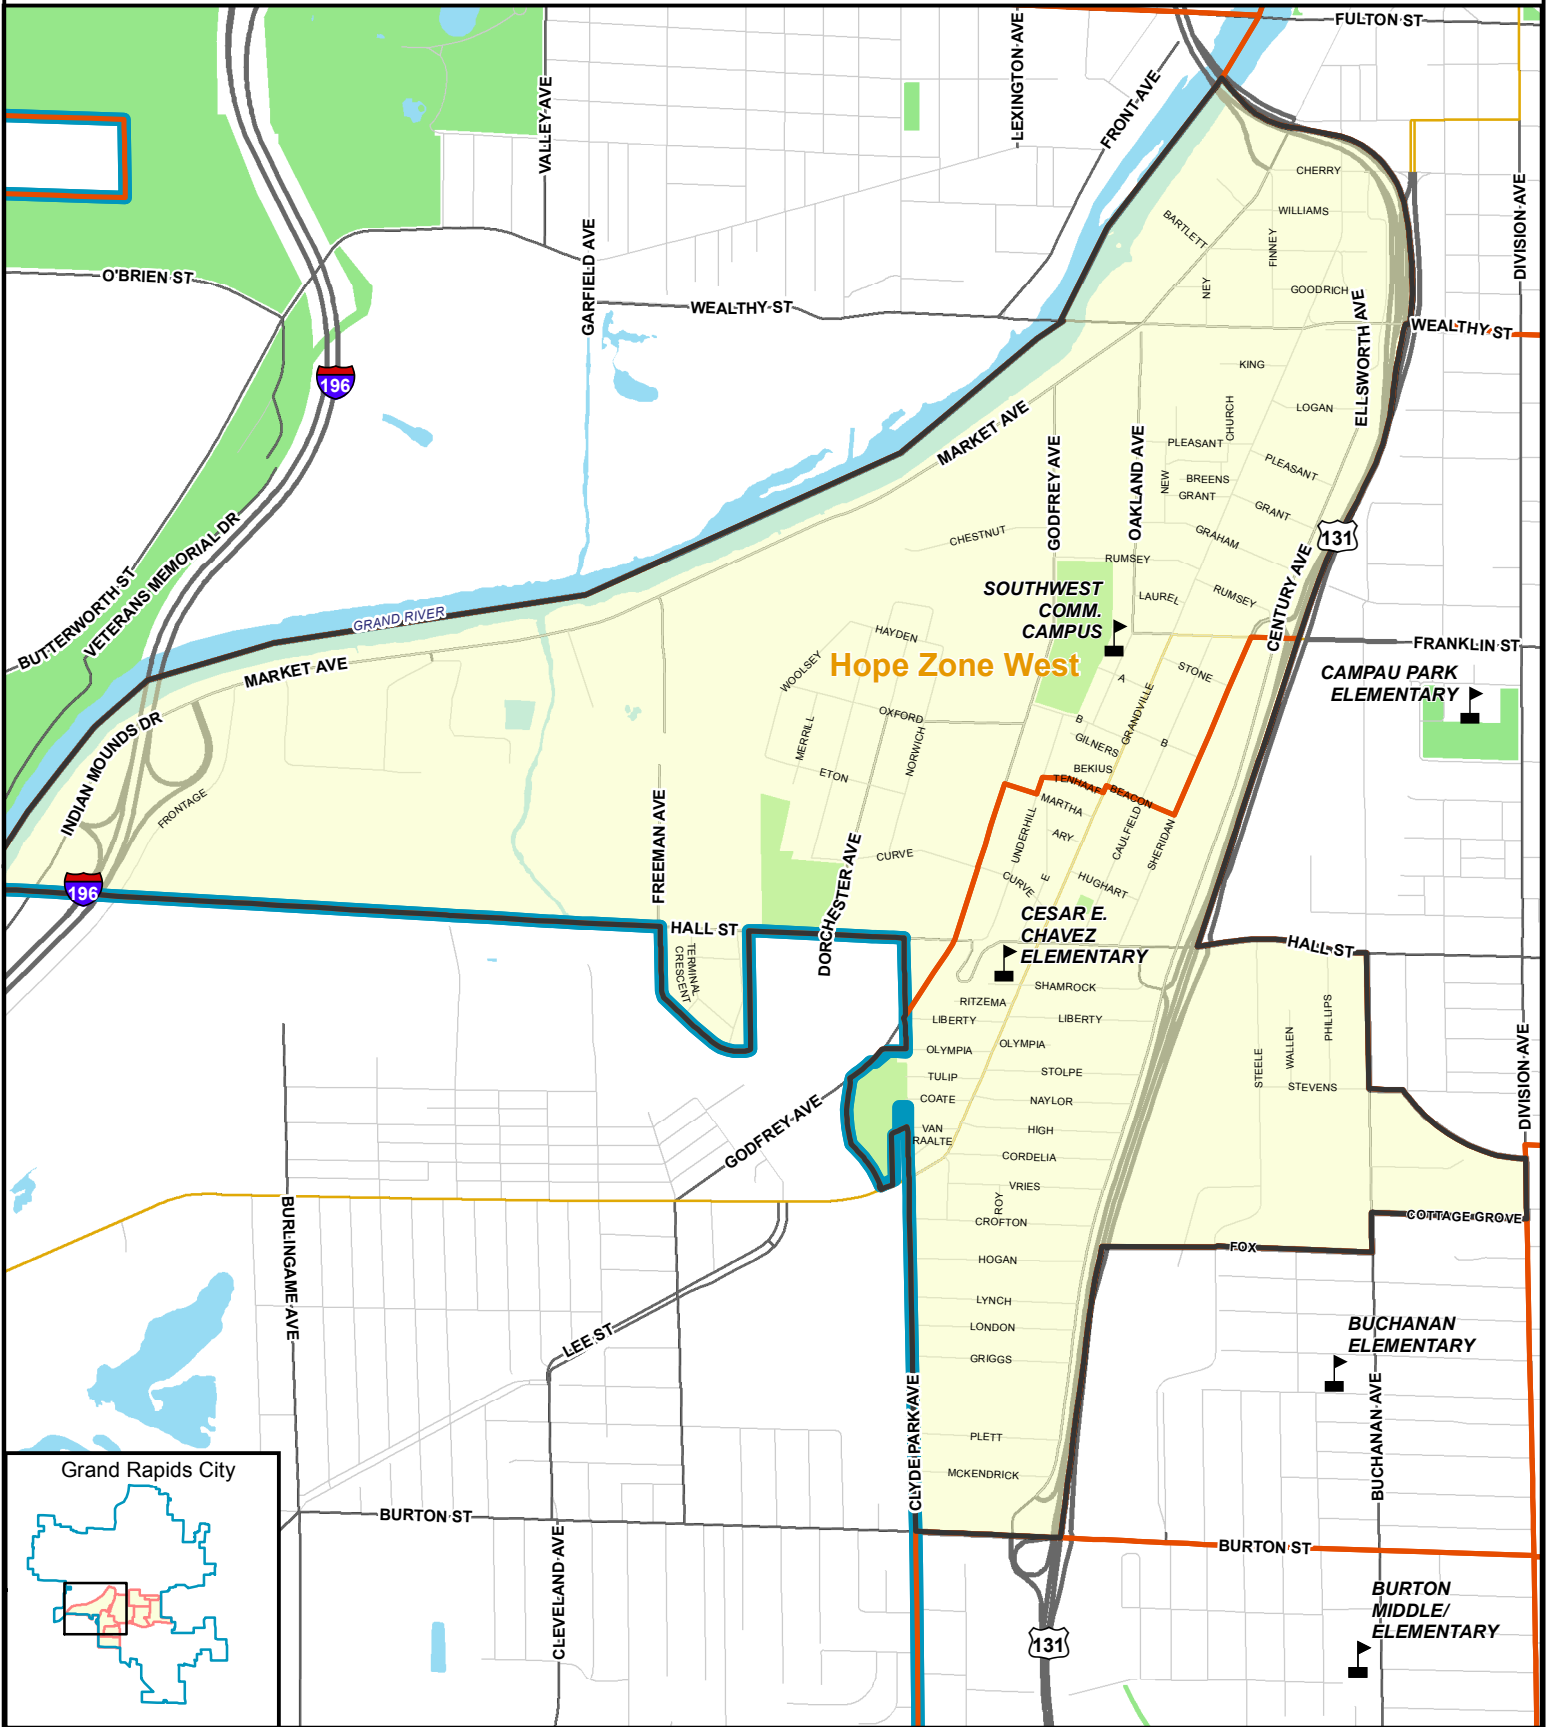

Grand Rapids Hope Zone West

Geography: Elementary School Boundaries, Grand Rapids, MI

Legend:

- Grand Rapids City Boundaries
- Elementary and Middle Schools
- School Boundaries

- Hope Zone
- Green Space
- Rivers, Lakes, and Ponds

Community Research Institute
 Dorothy A. Johnson Center for Philanthropy
 and Nonprofit Leadership
 Grand Valley State University
 Date: June, 2010
 Prepared by: Sam Dykstra
 Projection: Michigan South- NAD 83 Intl. feet
 Sources: Grand Rapids Public Schools
 Kent County Information Technology