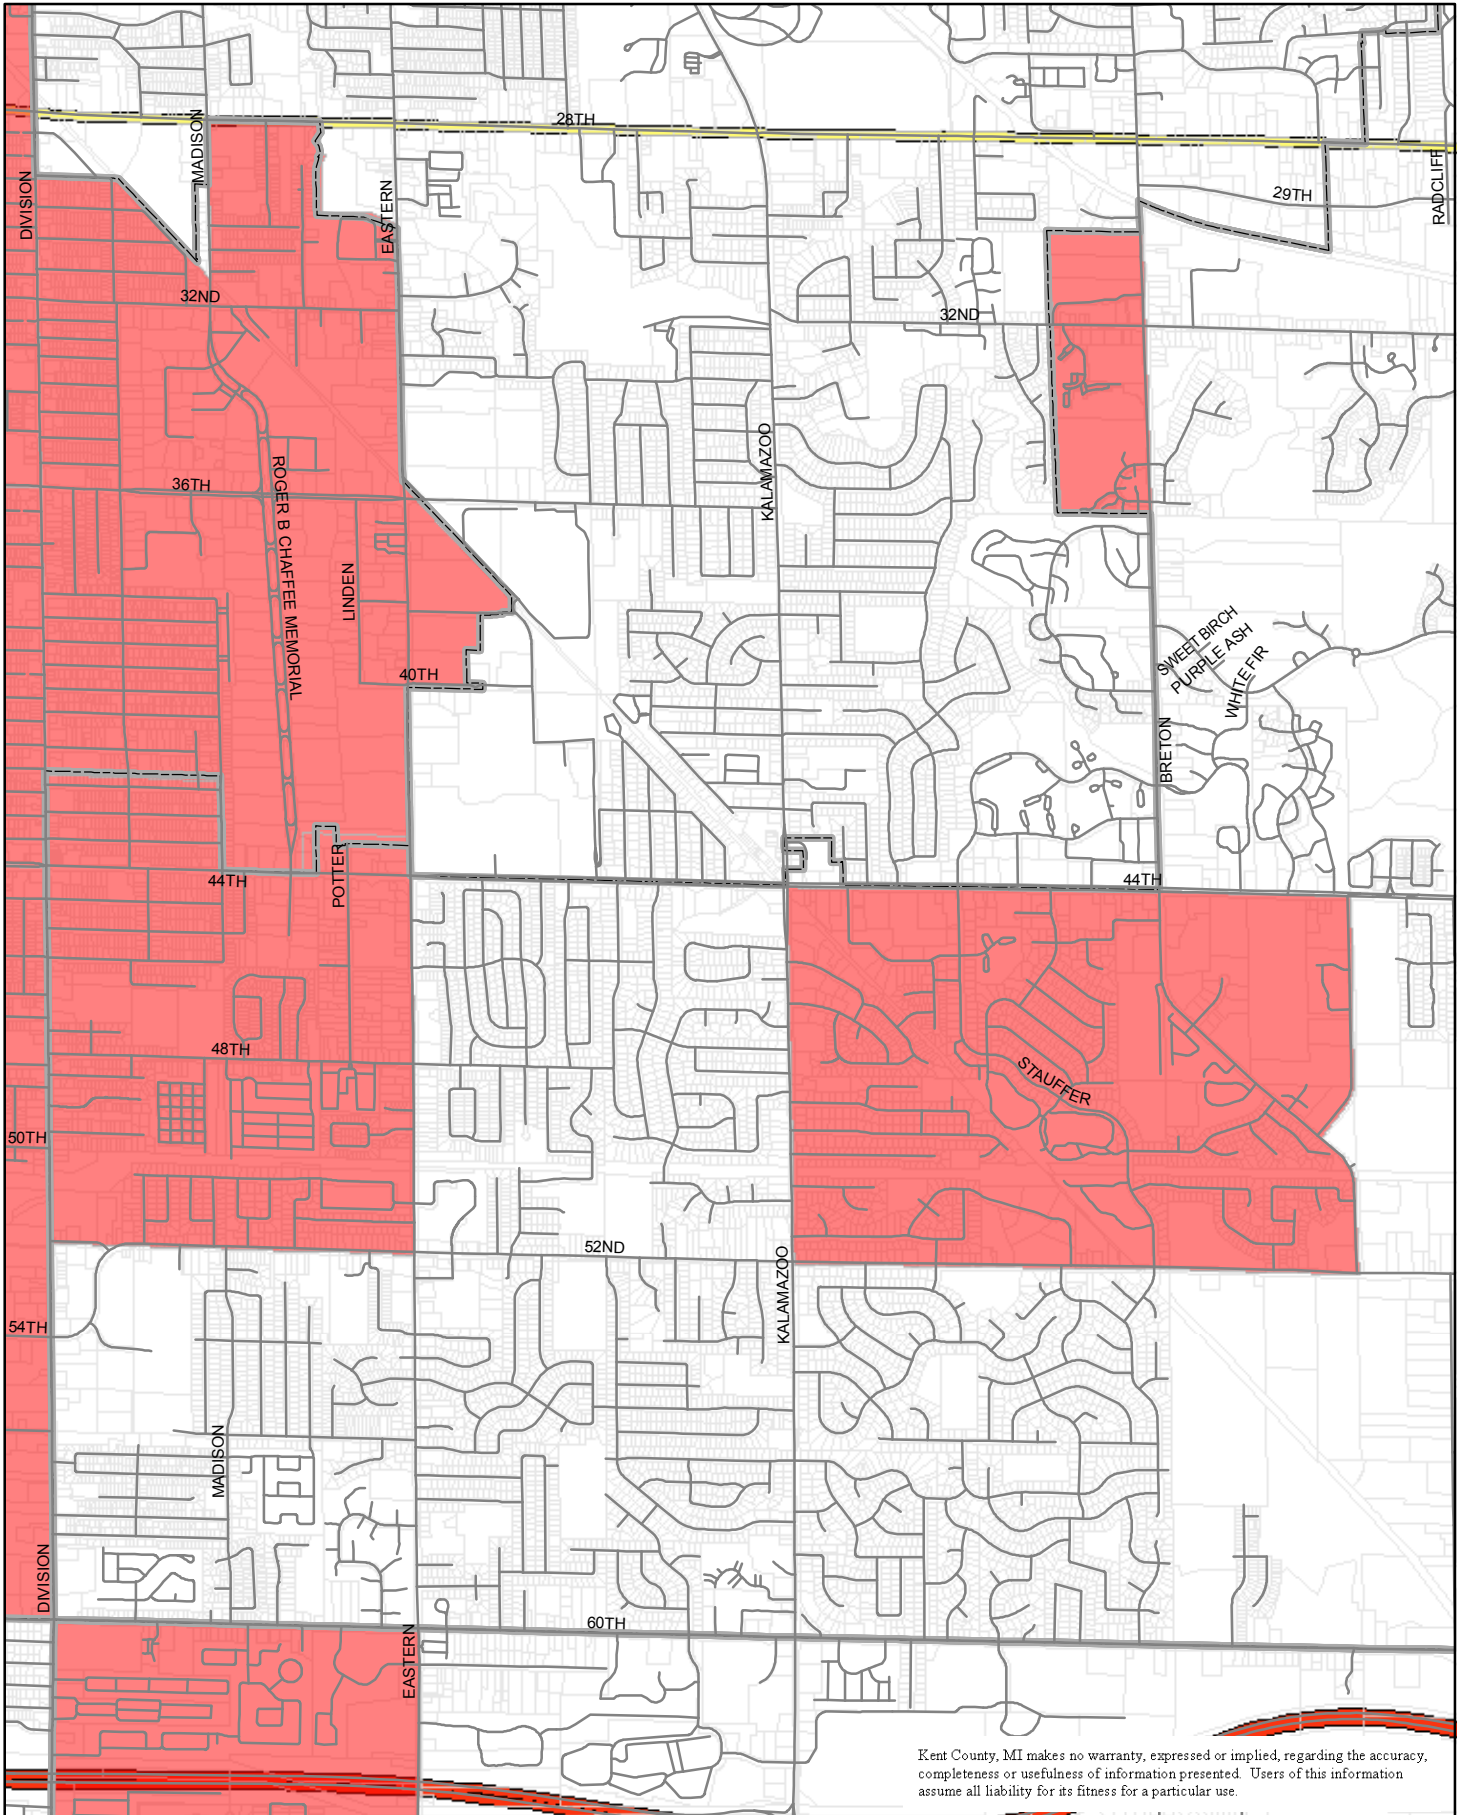

Kent County Target Areas Neighborhood Stabilization Program 2009 Kentwood

Kent County, MI makes no warranty, expressed or implied, regarding the accuracy, completeness or usefulness of information presented. Users of this information assume all liability for its fitness for a particular use.