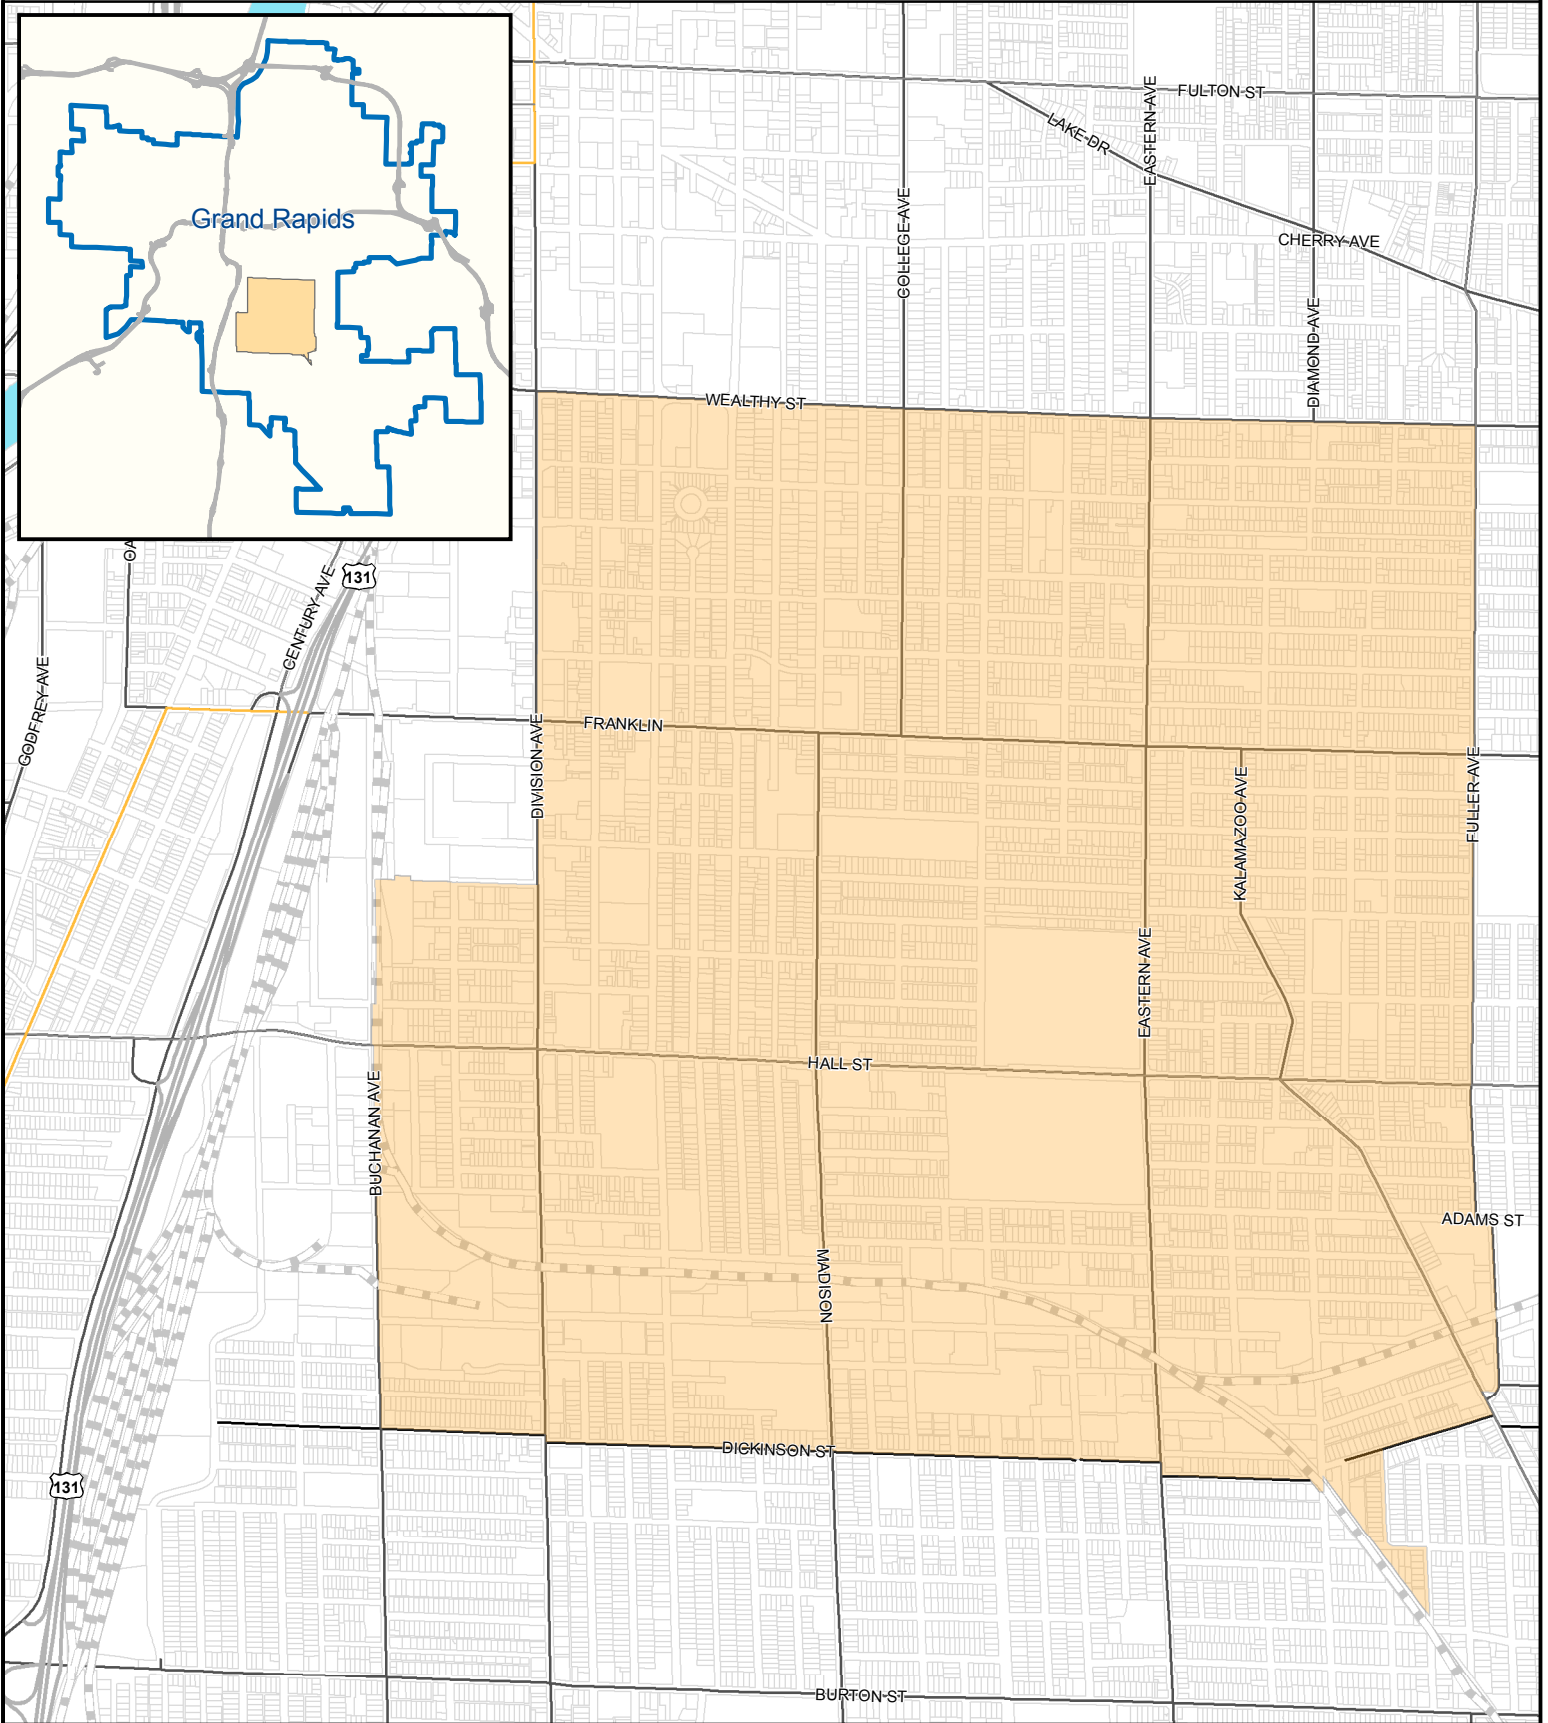

Southtown Area, Grand Rapids, MI

Legend:

- Business
- State
- Expressway
- Street
- - - Rail Roads

- Grand Rapids City Boundaries
- SOUTHTOWN SERVICE AREA
- Kent County Parcels
- Rivers, Lakes, and Ponds

Community Research Institute
 Dorothy A. Johnson Center for Philanthropy
 and Nonprofit Leadership
 Grand Valley State University
 Date: June, 2010
 Prepared by: Sam Dykstra
 Projection: Michigan South- NAD 83 Intl. feet
 Sources: REGIS