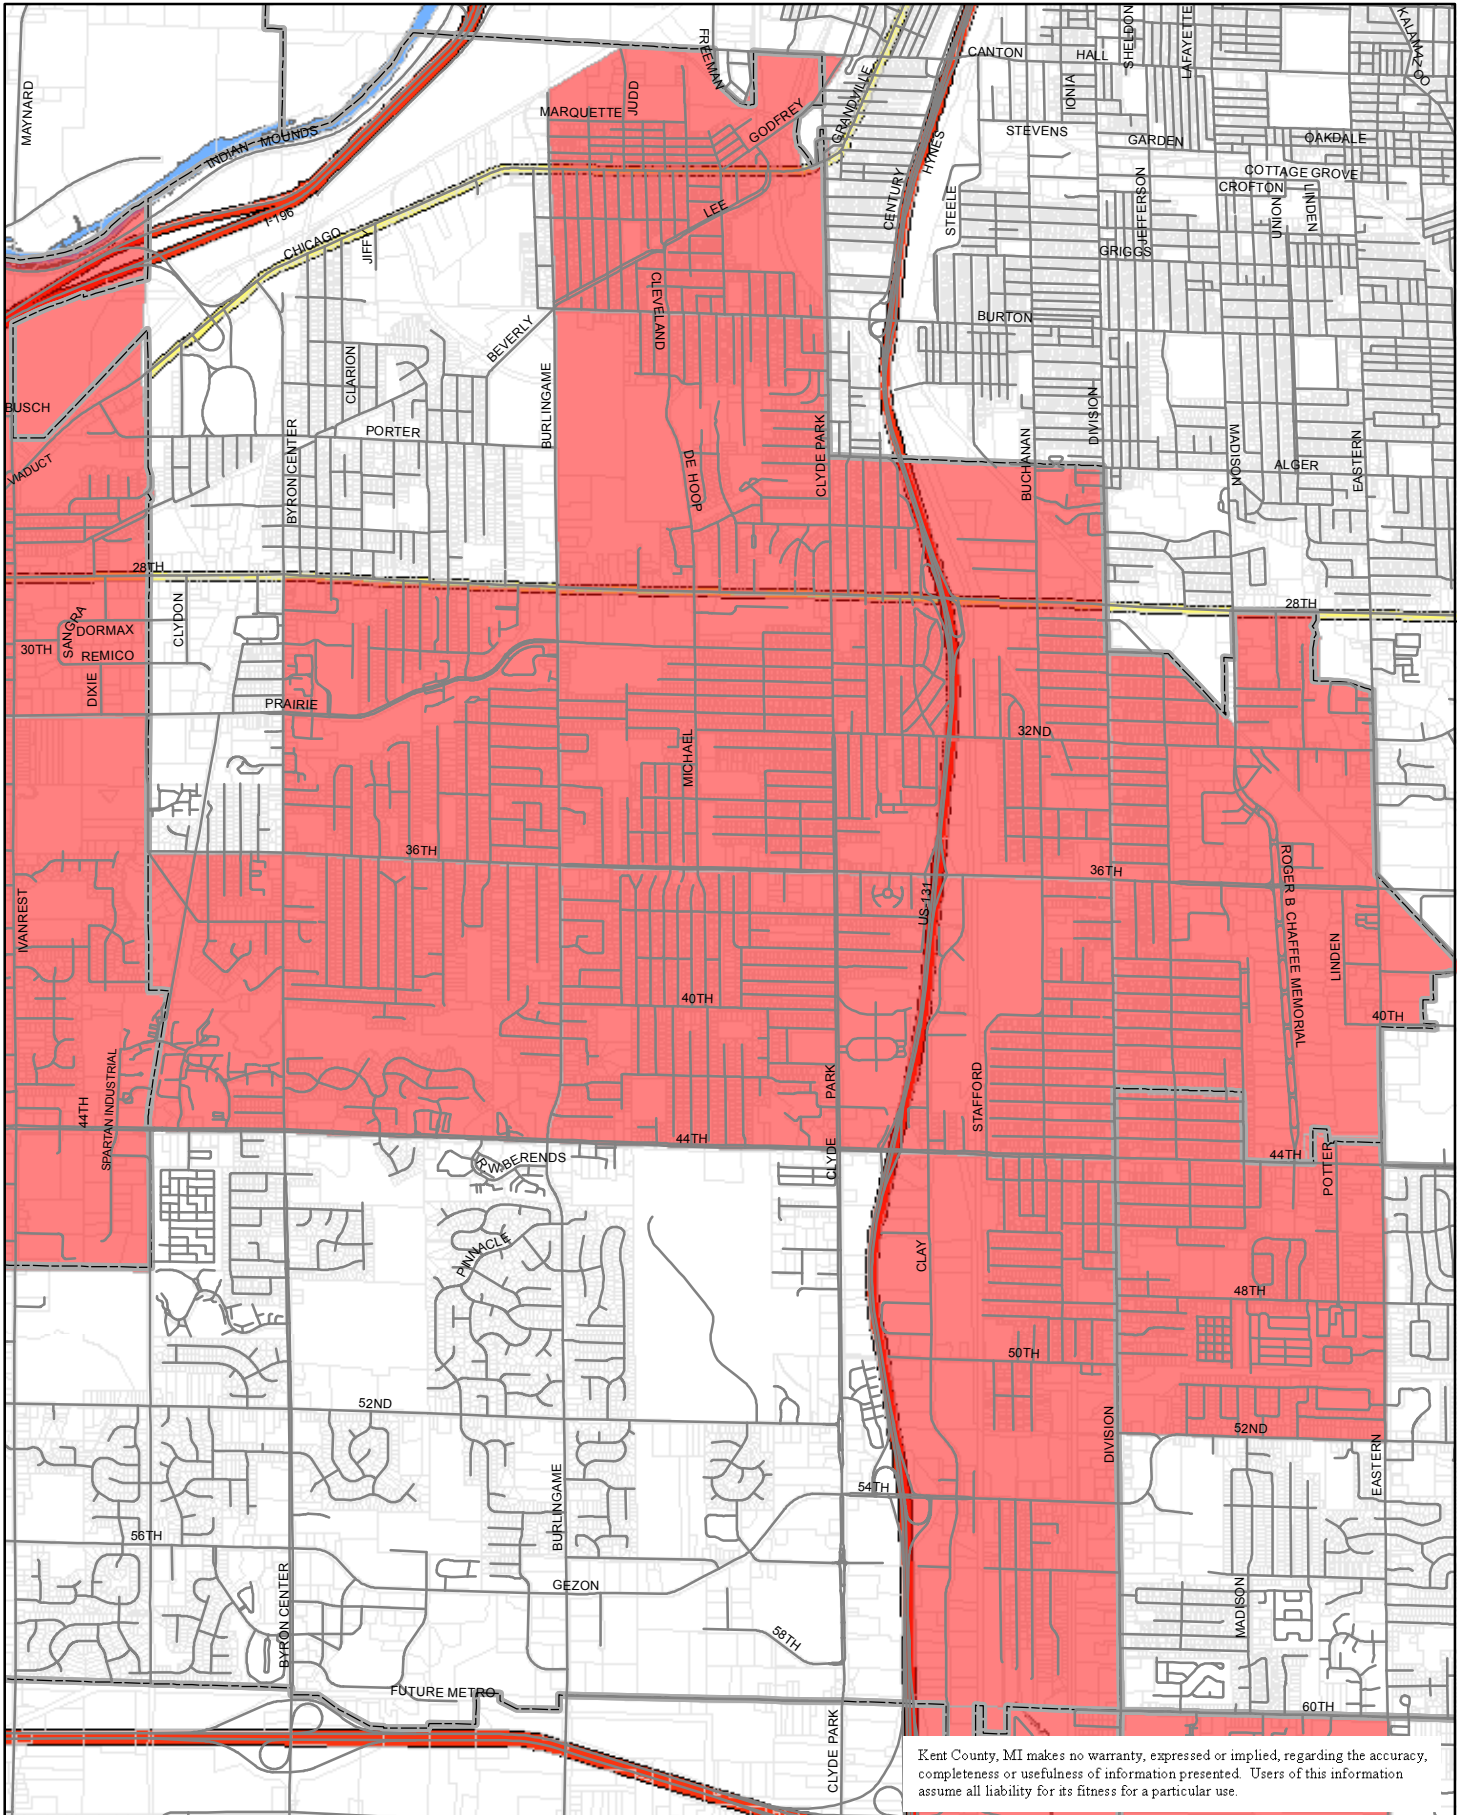

Kent County Target Areas Neighborhood Stabilization Program 2009 Wyoming

Kent County, MI makes no warranty, expressed or implied, regarding the accuracy, completeness or usefulness of information presented. Users of this information assume all liability for its fitness for a particular use.